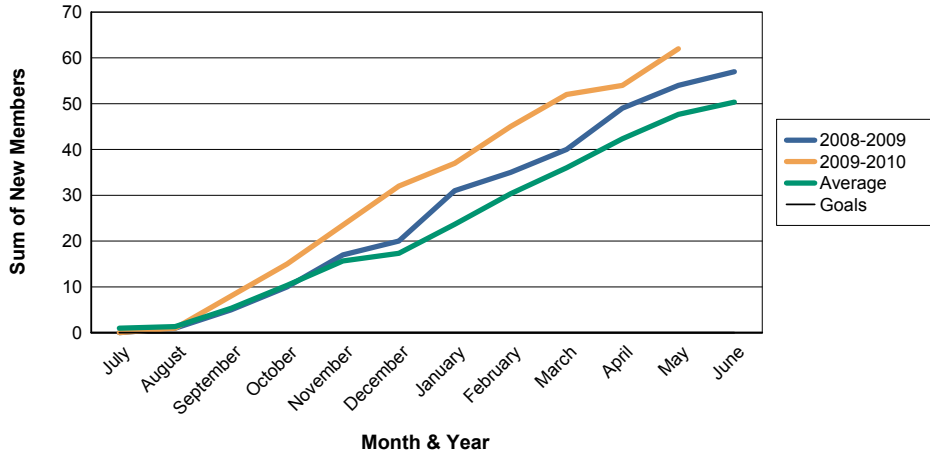

For District 101 P

Sum of Charter Members/ Month & Year

For District 101 P

3 Year Comparisons for GMT Constitutional Area 4

By GMT District

As of May 2010

Sum of New Members/ Month & Year

For District 101 P