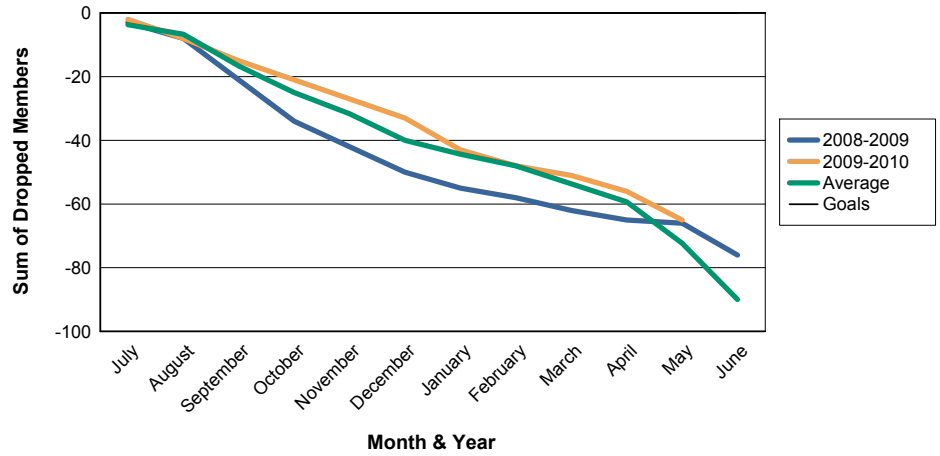

Sum of Dropped Members/ Month & Year

For District 101 P