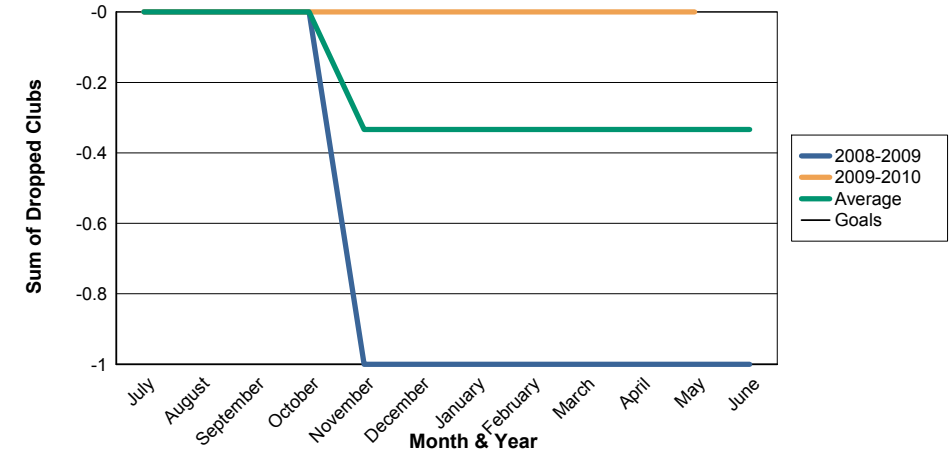

3 Year Comparisons for GMT Constitutional Area 4

By GMT District

As of May 2010

Sum of New Clubs/ Month & Year

For District 101 P

Sum of Dropped Clubs/ Month & Year

For District 101 P

Sum of Net Clubs/ Month & Year