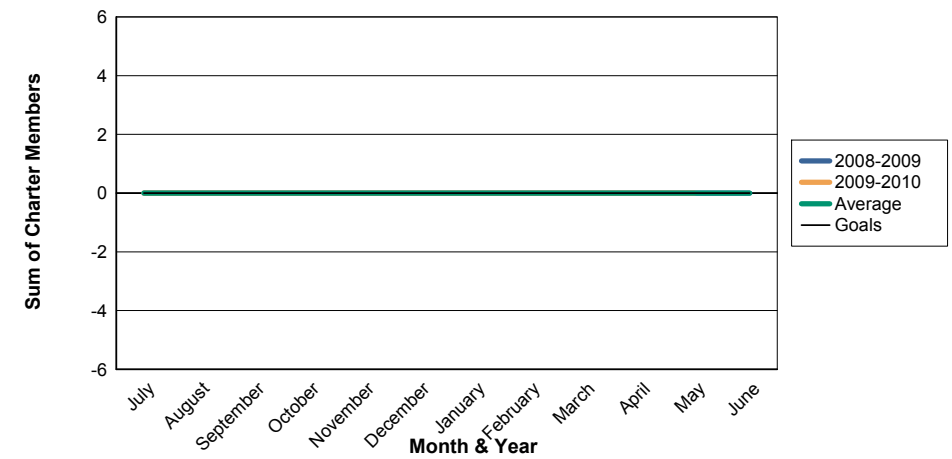

Sum of Charter Members/ Month & Year

For District 101 P