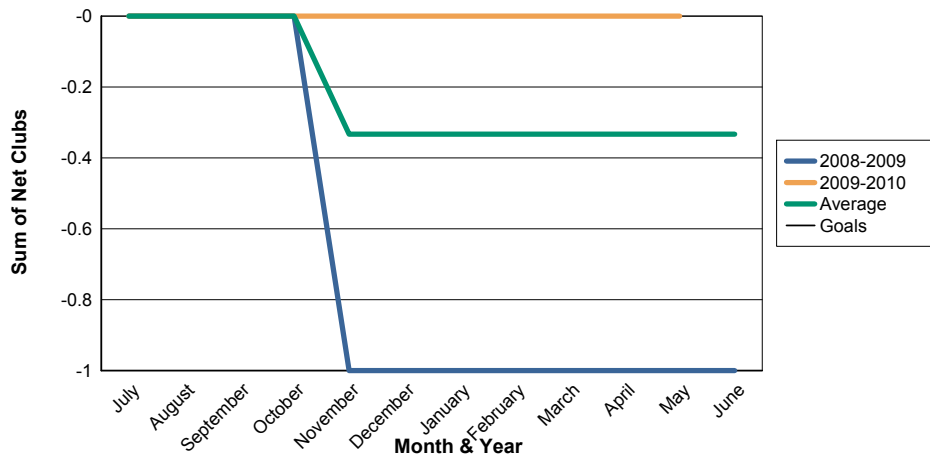

Sum of Net Clubs/ Month & Year

For District 101 P