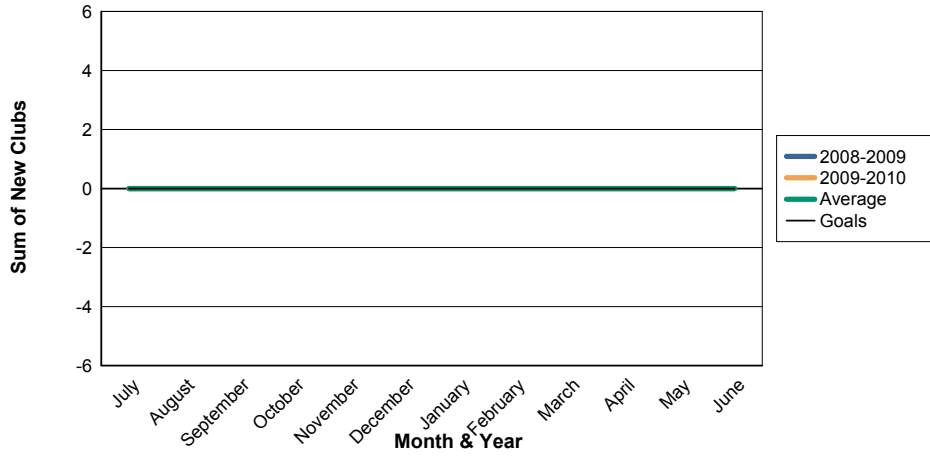

3 Year Comparisons for GMT Constitutional Area 4

By GMT District

As of May 2010

Sum of New Clubs/ Month & Year

For District 101 P

Sum of Dropped Clubs/ Month & Year

For District 101 P

Sum of Net Clubs/ Month & Year